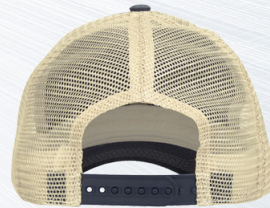

HEADWEAR

#1137

Adjustable Plastic
Snap Tab Closure

#1145

Adjustable Self-Material
Strap With Hook And Loop
Closure

#1148

Adjustable Self-Material
Strap With Hook
And Loop Closure

HEADWEAR

#1134

*Adjustable Plastic
Snap Tab Closure*

#1149

*Adjustable Plastic
Snap Tab Closure*

#1082

*Adjustable Plastic
Snap Tab Closure*

HEADWEAR

#1109

Reflective Material

#1050

*Adjustable Plastic
Snap Tab Closure*

#1069

HEADWEAR

#1053

#1106

#1107